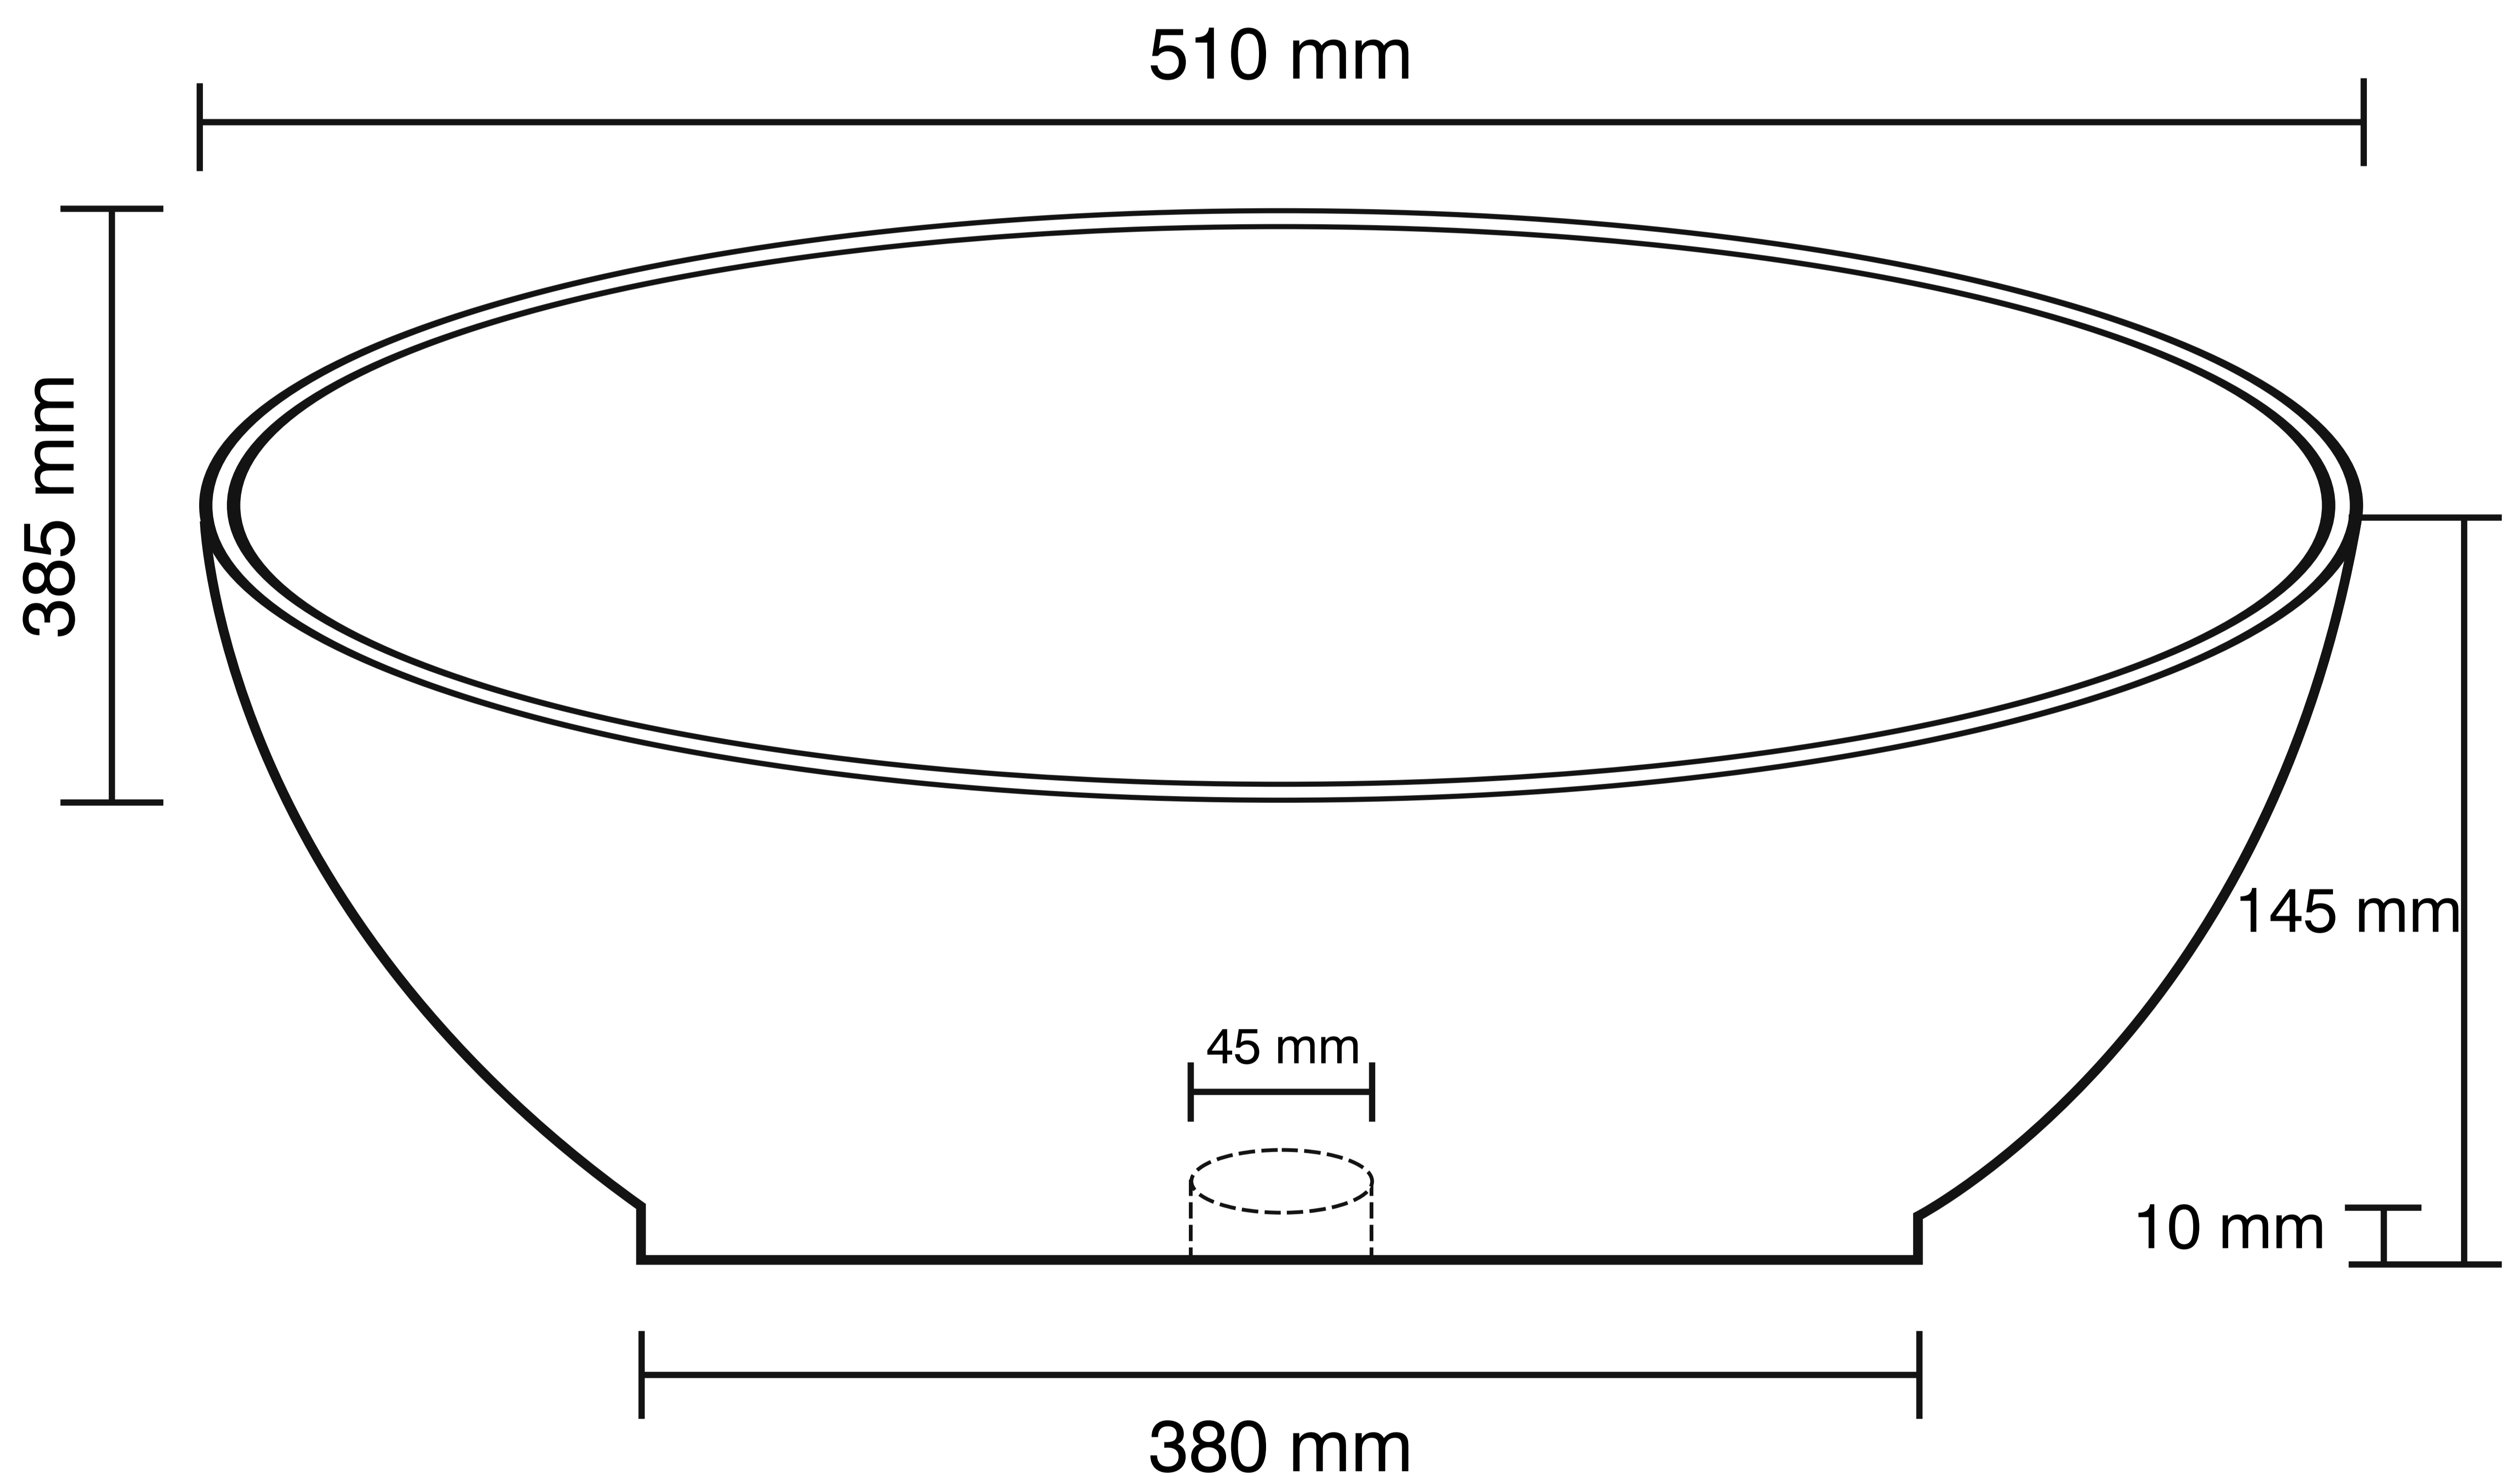

# Honey Onyx Stone Basin - Elite Gold

Product Code : 9006

Technical Drawing

All dimension are in **mm**